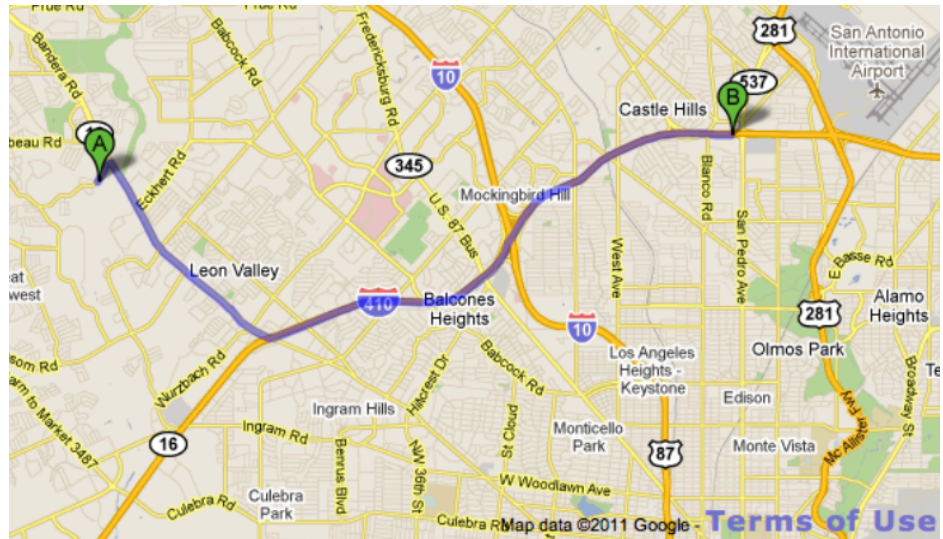

RECITAL DIRECTIONS FROM SAMA TO LAUGH OUT LOUD COMEDY CLUB

1. Head northeast on Mainland Dr. toward Sand Pebble.
2. Take the 2nd right onto Bandera Rd.
3. Take the ramp on the left onto I-410 E.
4. Take exit 20 toward TX-537 Spur N/San Pedro Ave/McCullough Ave.
5. Merge onto I- 410 Access Rd/NW Loop 410. End at **618 NW Loop 410**, San Antonio, TX 78216.

Destination will be on the right

Laugh Out Loud Comedy Club is located next to the Alamo Drafthouse Cinema in the Park North Entertainment Complex, behind A Loft Hotel and south of La Madeleine, at the corner of 410 and Blanco Road.